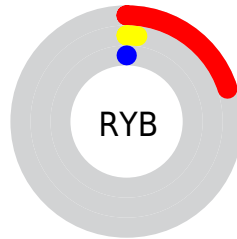

Details

The CIELab color **7.11, 22.08, 11.11** is a dark color, and the websafe version is hex **330000**. A complement of this color would be **16.05, -12.29, -7.39**, and the grayscale version is **5.45, 0.00, -0.00**.

A 20% lighter version of the original color is **27.15, 21.78, 11.23**, and **0.00, 0.00, 0.00** is the 20% darker color. If you saturate the color by 10%, you get **7.11, 22.09, 11.11**, and if you desaturate by 10%, it is **8.09, 20.07, 10.51**.

Distribution

Red (20%)

Green (2%)

Blue (0%)

Red (20%)

Yellow (2%)

Blue (0%)

Cyan (0%)