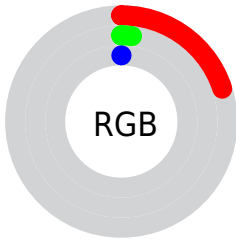

Distribution

Red (20%)

Green (2%)

Blue (0%)