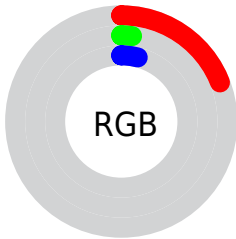

Distribution

Red (19%)

Green (2%)

Blue (4%)