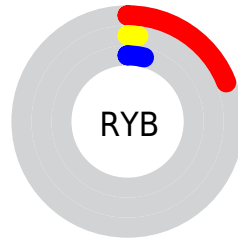

Details

The CIELab color **7.08, 22.38, 6.97** is a dark color, and the websafe version is hex **330000**. A complement of this color would be **17.51, -15.88, -1.00**, and the grayscale version is **5.78, 0.00, -0.00**.

A 20% lighter version of the original color is **27.14, 22.05, 7.23**, and **0.00, 0.00, 0.00** is the 20% darker color. If you saturate the color by 10%, you get **6.03, 24.57, 7.21**, and if you desaturate by 10%, it is **8.14, 20.14, 6.52**.

Distribution

Red (19%)

Green (2%)

Blue (4%)

Red (19%)

Yellow (2%)

Blue (4%)

Cyan (0%)