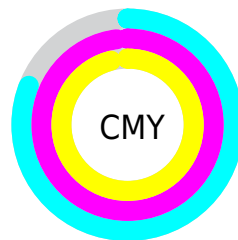

Details

The CIELab color **7.08, 22.38, 6.97** is a dark color, and the websafe version is hex **330000**. A complement of this color would be **17.51, -15.88, -1.00**, and the grayscale version is **5.78, 0.00, -0.00**.

A 20% lighter version of the original color is **27.14, 22.05, 7.23**, and **0.00, 0.00, 0.00** is the 20% darker color. If you saturate the color by 10%, you get **6.03, 24.57, 7.21**, and if you desaturate by 10%, it is **8.14, 20.14, 6.52**.

Distribution

Red (19%)

Green (2%)

Blue (4%)

Red (19%)

Yellow (2%)

Blue (4%)

Cyan (0%)

Magenta (90%)

Yellow (80%)

Black (81%)

Cyan (81%)

Magenta (98%)

Yellow (96%)

Brightness & Saturation Gradients

These gradients show how the CIELab color 87.08, 22.38, 6.97 changes by changing the brightness by 10 percent. The first figure shows a shift by +10% for each color and the second figure -10%.