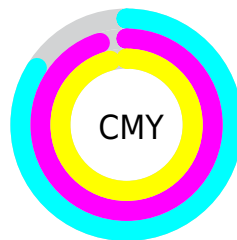

A 20% lighter version of the original color is **27.21, 13.98, 7.11**, and **0.00, 0.00, 0.00** is the 20% darker color. If you saturate the color by 10%, you get **6.42, 15.07, 7.49**, and if you desaturate by 10%, it is **8.32, 11.70, 6.73**.

Distribution

Red (16%)

Green (5%)

Blue (4%)

Red (16%)

Yellow (6%)

Blue (4%)

Cyan (0%)

Magenta (66%)

Yellow (76%)

Black (84%)

Cyan (84%)

Magenta (95%)

Yellow (96%)

Brightness & Saturation Gradients

These gradients show how the CIE Lab color 87.29, 13.59, 7.09 changes by changing the brightness by 10 percent. The first figure shows a shift by +10% for each color and the second figure -10%.