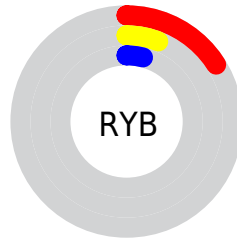

Details

The CIELab color **7.29, 13.59, 7.09** is a dark color, and the websafe version is hex **330000**. A complement of this color would be **12.90, -8.60, -5.72**, and the grayscale version is **7.08, 0.00, -0.00**.

A 20% lighter version of the original color is **27.21, 13.98, 7.11**, and **0.00, 0.00, 0.00** is the 20% darker color. If you saturate the color by 10%, you get **6.42, 15.07, 7.49**, and if you desaturate by 10%, it is **8.32, 11.70, 6.73**.

Distribution

Red (16%)

Green (5%)

Blue (4%)

Red (16%)

Yellow (6%)

Blue (4%)

Cyan (0%)