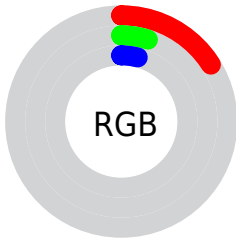

Distribution

Red (16%)

Green (5%)

Blue (4%)