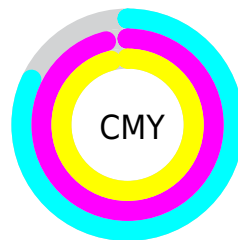

Details

The CIELab color **7.21, 18.89, 7.08** is a dark color, and the websafe version is hex **330000**. A complement of this color would be **16.51, -12.98, -3.15**, and the grayscale version is **6.41, 0.00, -0.00**.

A 20% lighter version of the original color is **27.28, 18.51, 7.32**, and **0.00, 0.00, 0.00** is the 20% darker color. If you saturate the color by 10%, you get **6.22, 20.81, 7.46**, and if you desaturate by 10%, it is **8.28, 16.75, 6.58**.

Distribution

Red (18%)

Green (4%)

Blue (4%)

Red (18%)

Yellow (4%)

Blue (4%)

Cyan (0%)

Magenta (80%)

Yellow (78%)

Black (82%)

Cyan (82%)

Magenta (96%)

Yellow (96%)

Brightness & Saturation Gradients

These gradients show how the CIE Lab color 87.21, 18.89, 7.08 changes by changing the brightness by 10 percent. The first figure shows a shift by +10% for each color and the second figure -10%.