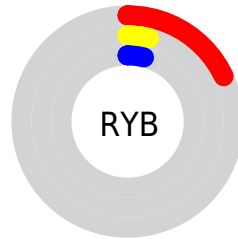

Details

The CIELab color **7.21, 18.89, 7.08** is a dark color, and the websafe version is hex **330000**. A complement of this color would be **16.51, -12.98, -3.15**, and the grayscale version is **6.41, 0.00, -0.00**.

A 20% lighter version of the original color is **27.28, 18.51, 7.32**, and **0.00, 0.00, 0.00** is the 20% darker color. If you saturate the color by 10%, you get **6.22, 20.81, 7.46**, and if you desaturate by 10%, it is **8.28, 16.75, 6.58**.

Distribution

Red (18%)

Green (4%)

Blue (4%)

Red (18%)

Yellow (4%)

Blue (4%)

Cyan (0%)