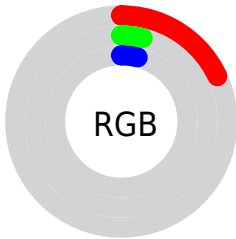

Distribution

Red (18%)

Green (4%)

Blue (4%)