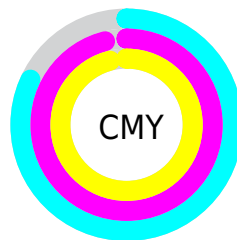

Details

The CIELab color **7.23, 18.98, 6.70** is a dark color, and the websafe version is hex **330000**. A complement of this color would be **16.48, -13.33, -2.52**, and the grayscale version is **6.46, 0.00, -0.00**.

A 20% lighter version of the original color is **27.30, 18.65, 6.70**, and **0.00, 0.00, 0.00** is the 20% darker color. If you saturate the color by 10%, you get **6.24, 20.91, 7.04**, and if you desaturate by 10%, it is **8.31, 16.84, 6.16**.

Distribution

Red (18%)

Green (4%)

Blue (4%)

Red (18%)

Yellow (4%)

Blue (4%)

Cyan (0%)

Magenta (80%)

Yellow (76%)

Black (82%)

Cyan (82%)

Magenta (96%)

Yellow (96%)

Brightness & Saturation Gradients

These gradients show how the CIE Lab color 87.23, 18.98, 6.70 changes by changing the brightness by 10 percent. The first figure shows a shift by +10% for each color and the second figure -10%.