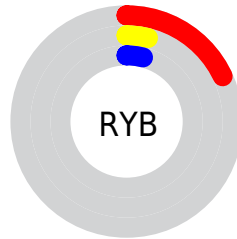

Details

The CIELab color **7.23, 18.98, 6.70** is a dark color, and the websafe version is hex **330000**. A complement of this color would be **16.48, -13.33, -2.52**, and the grayscale version is **6.46, 0.00, -0.00**.

A 20% lighter version of the original color is **27.30, 18.65, 6.70**, and **0.00, 0.00, 0.00** is the 20% darker color. If you saturate the color by 10%, you get **6.24, 20.91, 7.04**, and if you desaturate by 10%, it is **8.31, 16.84, 6.16**.

Distribution

Red (18%)

Green (4%)

Blue (4%)

Red (18%)

Yellow (4%)

Blue (4%)

Cyan (0%)