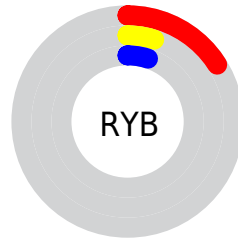

Details

The CIELab color **7.29, 14.92, 6.24** is a dark color, and the websafe version is hex **330000**. A complement of this color would be **14.58, -10.33, -3.92**, and the grayscale version is **7.06, 0.00, -0.00**.

A 20% lighter version of the original color is **27.40, 14.71, 6.08**, and **0.00, 0.00, 0.00** is the 20% darker color. If you saturate the color by 10%, you get **6.36, 16.57, 6.64**, and if you desaturate by 10%, it is **8.43, 12.80, 5.76**.

Distribution

Red (16%)

Green (5%)

Blue (5%)

Red (16%)

Yellow (5%)

Blue (5%)

Cyan (0%)