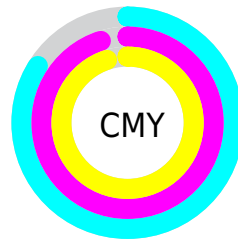

Details

The CIELab color **7.29, 14.92, 6.24** is a dark color, and the websafe version is hex **330000**. A complement of this color would be **14.58, -10.33, -3.92**, and the grayscale version is **7.06, 0.00, -0.00**.

A 20% lighter version of the original color is **27.40, 14.71, 6.08**, and **0.00, 0.00, 0.00** is the 20% darker color. If you saturate the color by 10%, you get **6.36, 16.57, 6.64**, and if you desaturate by 10%, it is **8.43, 12.80, 5.76**.

Distribution

Red (16%)

Green (5%)

Blue (5%)

Red (16%)

Yellow (5%)

Blue (5%)

Cyan (0%)

Magenta (69%)

Yellow (71%)

Black (84%)

Cyan (84%)

Magenta (95%)

Yellow (95%)

Brightness & Saturation Gradients

These gradients show how the CIE Lab color 87.29, 14.92, 6.24 changes by changing the brightness by 10 percent. The first figure shows a shift by +10% for each color and the second figure -10%.