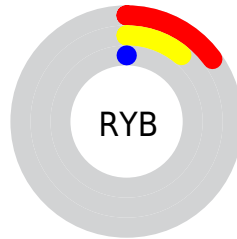

Details

The CIELab color **7.24, 10.17, 11.05** is a dark color, and the websafe version is hex **330000**. A complement of this color would be **6.86, -2.01, -13.62**, and the grayscale version is **6.84, 0.00, -0.00**.

A 20% lighter version of the original color is **27.22, 10.49, 10.99**, and **0.00, 0.00, 0.00** is the 20% darker color. If you saturate the color by 10%, you get **7.24, 10.17, 11.04**, and if you desaturate by 10%, it is **7.97, 9.07, 10.51**.

Distribution

Red (15%)

Green (6%)

Blue (0%)

Red (15%)

Yellow (11%)

Blue (0%)

Cyan (0%)