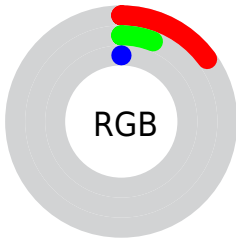

Distribution

Red (15%)

Green (6%)

Blue (0%)