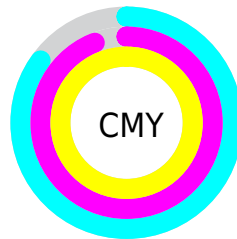

A 20% lighter version of the original color is **27.22, 10.49, 10.99**, and **0.00, 0.00, 0.00** is the 20% darker color. If you saturate the color by 10%, you get **7.24, 10.17, 11.04**, and if you desaturate by 10%, it is **7.97, 9.07, 10.51**.

Distribution

Red (15%)

Green (6%)

Blue (0%)

Red (15%)

Yellow (11%)

Blue (0%)

Cyan (0%)

Magenta (59%)

Yellow (100%)

Black (85%)

Cyan (85%)

Magenta (94%)

Yellow (100%)

Brightness & Saturation Gradients

These gradients show how the CIELab color 87.24, 10.17, 11.05 changes by changing the brightness by 10 percent. The first figure shows a shift by +10% for each color and the second figure -10%.

87.24, 11.05, -10.17

Rectangle

The Rectangle color scheme consists of four colors that form a rectangle on the color wheel.

87.24, 10.17, 11.05

87.24, -1.93, 14.89

87.24, -10.17, -11.05

87.24, 1.93, -14.89

Sweetspot