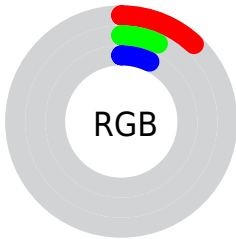

Distribution

Red (12%)

Green (7%)

Blue (7%)