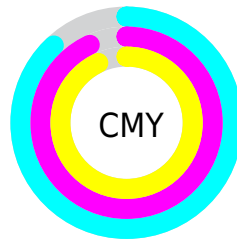

Details

The CIELab color **7.26, 6.11, 2.18** is a dark color, and the websafe version is hex **000000**. A complement of this color would be **10.68, -5.24, -1.70**, and the grayscale version is **7.54, 0.00, -0.00**.

A 20% lighter version of the original color is **27.21, 6.10, 2.28**, and **0.00, 0.00, 0.00** is the 20% darker color. If you saturate the color by 10%, you get **6.29, 7.37, 2.60**, and if you desaturate by 10%, it is **8.37, 4.50, 1.70**.

Distribution

Red (12%)

Green (7%)

Blue (7%)

Red (12%)

Yellow (7%)

Blue (7%)

Cyan (0%)

Magenta (39%)

Yellow (39%)

Black (88%)

Cyan (88%)

Magenta (93%)

Yellow (93%)

Brightness & Saturation Gradients

These gradients show how the CIELab color 87.26, 6.11, 2.18 changes by changing the brightness by 10 percent. The first figure shows a shift by +10% for each color and the second figure -10%.