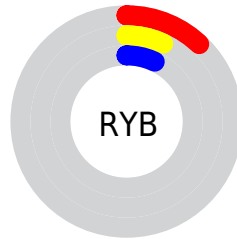

Details

The CIELab color **7.26, 6.11, 2.18** is a dark color, and the websafe version is hex **000000**. A complement of this color would be **10.68, -5.24, -1.70**, and the grayscale version is **7.54, 0.00, -0.00**.

A 20% lighter version of the original color is **27.21, 6.10, 2.28**, and **0.00, 0.00, 0.00** is the 20% darker color. If you saturate the color by 10%, you get **6.29, 7.37, 2.60**, and if you desaturate by 10%, it is **8.37, 4.50, 1.70**.

Distribution

Red (12%)

Green (7%)

Blue (7%)

Red (12%)

Yellow (7%)

Blue (7%)

Cyan (0%)