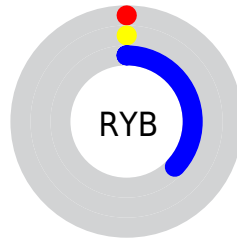

- Red (0%)
- Yellow (0%)
- Blue (37%)