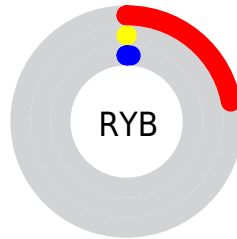

Details

The CIELab color **7.38, 27.02, 10.84** is a dark color, and the websafe version is hex **330000**. A complement of this color would be **20.00, -16.94, -3.51**, and the grayscale version is **4.96, 0.00, -0.00**.

A 20% lighter version of the original color is **27.41, 27.12, 11.11**, and **0.00, 0.00, 0.00** is the 20% darker color. If you saturate the color by 10%, you get **7.38, 27.02, 10.84**, and if you desaturate by 10%, it is **8.55, 24.31, 10.39**.

Distribution

Red (22%)

Green (0%)

Blue (1%)

Red (22%)

Yellow (0%)

Blue (1%)

Cyan (0%)