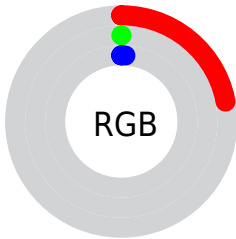

Distribution

Red (22%)

Green (0%)

Blue (1%)