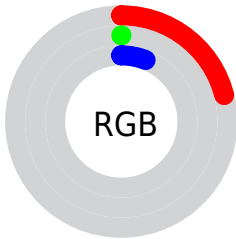

Distribution

- Red (21%)
- Green (0%)
- Blue (6%)