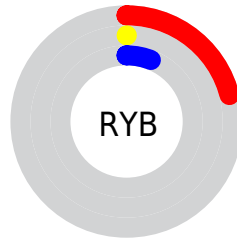

- Red (21%)
- Yellow (0%)
- Blue (6%)