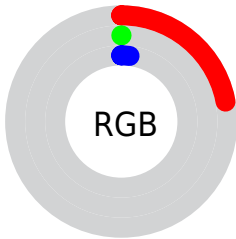

Distribution

Red (22%)

Green (0%)

Blue (2%)