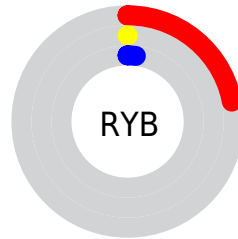

Details

The CIELab color **7.42, 27.15, 10.08** is a dark color, and the websafe version is hex **330000**. A complement of this color would be **19.93, -17.67, -2.25**, and the grayscale version is **5.04, 0.00, -0.00**.

A 20% lighter version of the original color is **27.46, 27.33, 9.85**, and **0.00, 0.00, 0.00** is the 20% darker color. If you saturate the color by 10%, you get **7.42, 27.15, 10.08**, and if you desaturate by 10%, it is **8.59, 24.43, 9.70**.

Distribution

Red (22%)

Green (0%)

Blue (2%)

Red (22%)

Yellow (0%)

Blue (2%)

Cyan (0%)