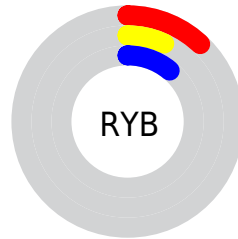

- Red (12%)
- Yellow (7%)
- Blue (11%)