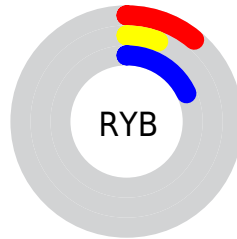

Conversions

Conversions Part 2

Format	Color
RYB	28, 16, 47
Decimal	1839151
CIELab	7.43, 14.69, -18.54
CIELCh	7, 23.654, 308.391
Yxy	0.8225, 0.2460, 0.1719
Android (android.graphics.Color)	4280029231 (0xFF1C102F)
YUV	23.1220, 11.7719, 4.2780
Hunter-Lab	9.0694, 7.2959, -11.8662

Details

The CIELab color **7.43, 14.69, -18.54** is a dark color, and the websafe version is hex **000033**. A complement of this color would be **17.59, -11.43, 17.97**, and the grayscale version is **7.74, 0.00, -0.00**.

A 20% lighter version of the original color is **27.39, 14.65, -18.45**, and **0.00, 0.00, 0.00** is the 20% darker color. If you saturate the color by 10%, you get **5.96, 16.35, -20.91**, and if you desaturate by 10%, it is **9.16, 12.27, -15.77**.

Distribution

- Red (11%)
- Green (6%)
- Blue (18%)

- Red (11%)
- Yellow (6%)
- Blue (18%)

- Cyan (40%)
- Magenta (66%)
- Yellow (0%)
- Black (82%)

- Cyan (89%)
- Magenta (94%)
- Yellow (82%)

Brightness & Saturation Gradients