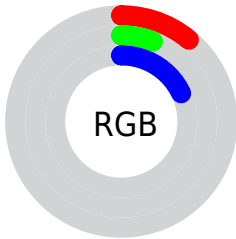

Distribution

- Red (11%)
- Green (6%)
- Blue (18%)