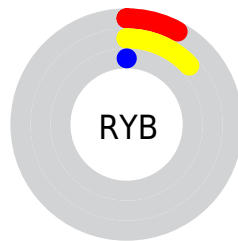

Details

The CIELab color **7.44, 3.85, 11.21** is a dark color, and the websafe version is hex **000000**. A complement of this color would be **3.59, 1.66, -14.09**, and the grayscale version is **7.10, 0.00, -0.00**.

A 20% lighter version of the original color is **27.40, 4.16, 11.07**, and **0.00, 0.00, 0.00** is the 20% darker color. If you saturate the color by 10%, you get **7.44, 3.85, 11.21**, and if you desaturate by 10%, it is **7.93, 3.37, 10.58**.

Distribution

Red (13%)

Green (8%)

Blue (0%)

Red (8%)

Yellow (13%)

Blue (0%)

Cyan (0%)