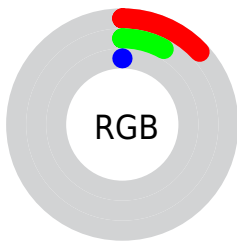

Distribution

Red (13%)

Green (8%)

Blue (0%)