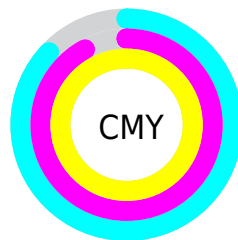

A 20% lighter version of the original color is **27.40, 4.16, 11.07**, and **0.00, 0.00, 0.00** is the 20% darker color. If you saturate the color by 10%, you get **7.44, 3.85, 11.21**, and if you desaturate by 10%, it is **7.93, 3.37, 10.58**.

Distribution

Red (13%)

Green (8%)

Blue (0%)

Red (8%)

Yellow (13%)

Blue (0%)

Cyan (0%)

Magenta (39%)

Yellow (100%)

Black (87%)

Cyan (87%)

Magenta (92%)

Yellow (100%)

Brightness & Saturation Gradients

These gradients show how the CIELab color 87.44, 3.85, 11.21 changes by changing the brightness by 10 percent. The first figure shows a shift by +10% for each color and the second figure -10%.