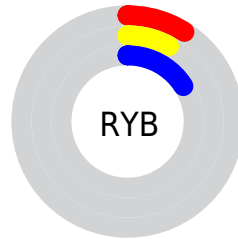

Conversions

Conversions Part 2

Format	Color
RYB	22, 20, 41
Decimal	1446953
CIELab	7.51, 7.55, -14.00
CIELCh	8, 15.906, 298.337
Yxy	0.8314, 0.2442, 0.2068
Android (android.graphics.Color)	4279637033 (0xFF161429)
YUV	22.9920, 8.8779, -0.8700
Hunter-Lab	9.1181, 3.2600, -7.9709

Details

The CIELab color **7.51, 7.55, -14.00** is a dark color, and the websafe version is hex **000000**. A complement of this color would be **15.84, -5.05, 13.46**, and the grayscale version is **7.70, 0.00, -0.00**.

A 20% lighter version of the original color is **27.51, 7.60, -13.77**, and **0.00, 0.00, 0.00** is the 20% darker color. If you saturate the color by 10%, you get **5.96, 8.70, -16.47**, and if you desaturate by 10%, it is **9.27, 5.80, -11.21**.

Distribution

- Red (9%)
- Green (8%)
- Blue (16%)

- Red (9%)
- Yellow (8%)
- Blue (16%)

- Cyan (46%)
- Magenta (51%)
- Yellow (0%)
- Black (84%)

- Cyan (91%)
- Magenta (92%)
- Yellow (84%)

Brightness & Saturation Gradients