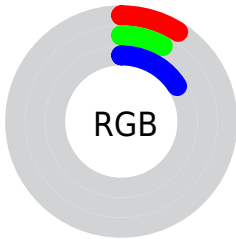

Distribution

- Red (9%)
- Green (8%)
- Blue (16%)