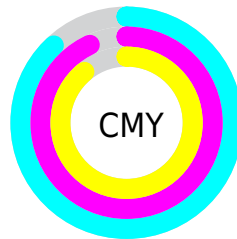

A 20% lighter version of the original color is **27.40, 7.49, -3.38**, and **0.00, 0.00, 0.00** is the 20% darker color. If you saturate the color by 10%, you get **6.53, 9.06, -4.14**, and if you desaturate by 10%, it is **8.42, 5.38, -2.57**.

Distribution

- Red (12%)
- Green (7%)
- Blue (11%)

- Red (12%)
- Yellow (7%)
- Blue (11%)

- Cyan (0%)
- Magenta (37%)
- Yellow (10%)
- Black (88%)

- Cyan (88%)
- Magenta (93%)
- Yellow (89%)

Brightness & Saturation Gradients