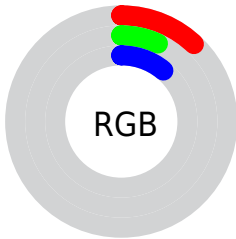

Distribution

- Red (12%)
- Green (7%)
- Blue (11%)