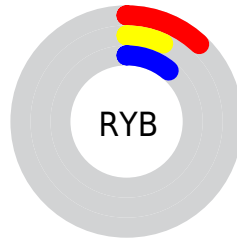

- Red (12%)
- Yellow (7%)
- Blue (11%)