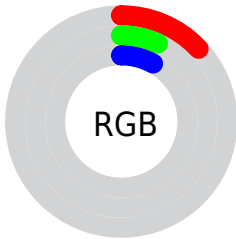

Distribution

Red (13%)

Green (7%)

Blue (8%)