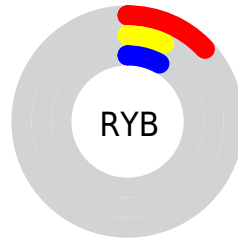

Details

The CIELab color **7.44, 8.63, 1.84** is a dark color, and the websafe version is hex **000000**. A complement of this color would be **11.81, -7.36, -0.80**, and the grayscale version is **7.75, 0.00, -0.00**.

A 20% lighter version of the original color is **27.41, 8.70, 1.97**, and **0.00, 0.00, 0.00** is the 20% darker color. If you saturate the color by 10%, you get **6.43, 10.15, 2.21**, and if you desaturate by 10%, it is **8.60, 6.74, 1.43**.

Distribution

Red (13%)

Green (7%)

Blue (8%)

Red (13%)

Yellow (7%)

Blue (8%)

Cyan (0%)