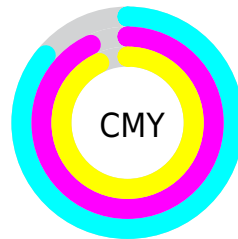

Details

The CIELab color **7.69, 9.35, 3.52** is a dark color, and the websafe version is hex **000000**. A complement of this color would be **12.72, -7.40, -2.35**, and the grayscale version is **7.94, 0.00, -0.00**.

A 20% lighter version of the original color is **27.59, 9.23, 3.58**, and **0.00, 0.00, 0.00** is the 20% darker color. If you saturate the color by 10%, you get **6.62, 11.03, 3.98**, and if you desaturate by 10%, it is **8.91, 7.35, 2.93**.

Distribution

Red (14%)

Green (7%)

Blue (7%)

Red (14%)

Yellow (7%)

Blue (7%)

Cyan (0%)

Magenta (50%)

Yellow (50%)

Black (86%)

Cyan (86%)

Magenta (93%)

Yellow (93%)

Brightness & Saturation Gradients

These gradients show how the CIELab color 87.69, 9.35, 3.52 changes by changing the brightness by 10 percent. The first figure shows a shift by +10% for each color and the second figure -10%.