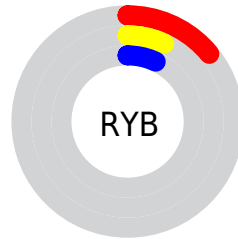

Details

The CIELab color **7.69, 9.35, 3.52** is a dark color, and the websafe version is hex **000000**. A complement of this color would be **12.72, -7.40, -2.35**, and the grayscale version is **7.94, 0.00, -0.00**.

A 20% lighter version of the original color is **27.59, 9.23, 3.58**, and **0.00, 0.00, 0.00** is the 20% darker color. If you saturate the color by 10%, you get **6.62, 11.03, 3.98**, and if you desaturate by 10%, it is **8.91, 7.35, 2.93**.

Distribution

Red (14%)

Green (7%)

Blue (7%)

Red (14%)

Yellow (7%)

Blue (7%)

Cyan (0%)