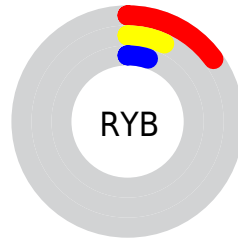

Details

The CIELab color **7.76, 10.82, 6.86** is a dark color, and the websafe version is hex **330000**. A complement of this color would be **11.75, -6.86, -6.01**, and the grayscale version is **7.77, 0.00, -0.00**.

A 20% lighter version of the original color is **27.67, 10.86, 7.04**, and **0.00, 0.00, 0.00** is the 20% darker color. If you saturate the color by 10%, you get **6.85, 12.36, 7.17**, and if you desaturate by 10%, it is **8.79, 9.05, 6.38**.

Distribution

Red (15%)

Green (7%)

Blue (5%)

Red (15%)

Yellow (7%)

Blue (5%)

Cyan (0%)