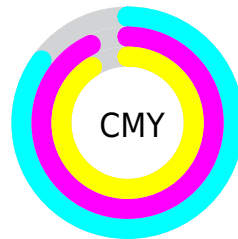

Details

The CIELab color **7.73, 11.42, 0.22** is a dark color, and the websafe version is hex **000000**. A complement of this color would be **12.87, -9.98, 1.47**, and the grayscale version is **8.07, 0.00, -0.00**.

A 20% lighter version of the original color is **27.71, 11.64, 0.48**, and **0.00, 0.00, 0.00** is the 20% darker color. If you saturate the color by 10%, you get **6.69, 13.22, 0.54**, and if you desaturate by 10%, it is **8.92, 9.26, -0.02**.

Distribution

Red (15%)

Green (7%)

Blue (9%)

Red (15%)

Yellow (7%)

Blue (9%)

Cyan (0%)

Magenta (54%)

Yellow (38%)

Black (85%)

Cyan (85%)

Magenta (93%)

Yellow (91%)

Brightness & Saturation Gradients

These gradients show how the CIE Lab color 87.73, 11.42, 0.22 changes by changing the brightness by 10 percent. The first figure shows a shift by +10% for each color and the second figure -10%.