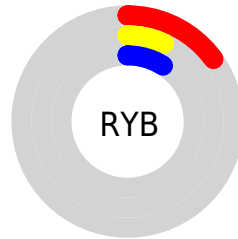

Details

The CIELab color **7.73, 11.42, 0.22** is a dark color, and the websafe version is hex **000000**. A complement of this color would be **12.87, -9.98, 1.47**, and the grayscale version is **8.07, 0.00, -0.00**.

A 20% lighter version of the original color is **27.71, 11.64, 0.48**, and **0.00, 0.00, 0.00** is the 20% darker color. If you saturate the color by 10%, you get **6.69, 13.22, 0.54**, and if you desaturate by 10%, it is **8.92, 9.26, -0.02**.

Distribution

Red (15%)

Green (7%)

Blue (9%)

Red (15%)

Yellow (7%)

Blue (9%)

Cyan (0%)