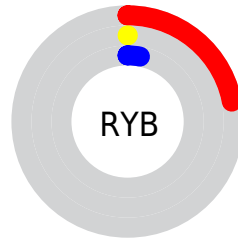

Details

The CIELab color **7.73, 27.67, 9.35** is a dark color, and the websafe version is hex **330000**. A complement of this color would be **20.24, -18.91, -0.44**, and the grayscale version is **5.29, 0.00, -0.00**.

A 20% lighter version of the original color is **27.65, 27.83, 9.48**, and **0.00, 0.00, 0.00** is the 20% darker color. If you saturate the color by 10%, you get **7.73, 27.67, 9.35**, and if you desaturate by 10%, it is **8.89, 24.90, 9.00**.

Distribution

Red (22%)

Green (0%)

Blue (3%)

Red (22%)

Yellow (0%)

Blue (3%)

Cyan (0%)