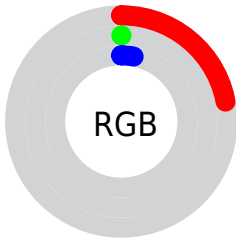

Distribution

Red (22%)

Green (0%)

Blue (3%)