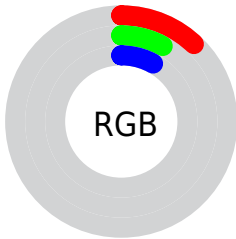

Distribution

Red (12%)

Green (8%)

Blue (8%)