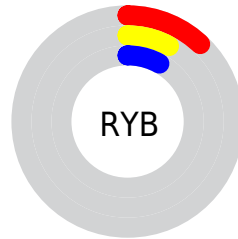

Details

The CIELab color **7.64, 5.83, 1.41** is a dark color, and the websafe version is hex **000000**. A complement of this color would be **10.72, -5.15, -0.91**, and the grayscale version is **7.95, 0.00, -0.00**.

A 20% lighter version of the original color is **27.57, 5.83, 1.49**, and **0.00, 0.00, 0.00** is the 20% darker color. If you saturate the color by 10%, you get **6.63, 7.26, 1.76**, and if you desaturate by 10%, it is **8.77, 4.12, 1.00**.

Distribution

Red (12%)

Green (8%)

Blue (8%)

Red (12%)

Yellow (8%)

Blue (8%)

Cyan (0%)