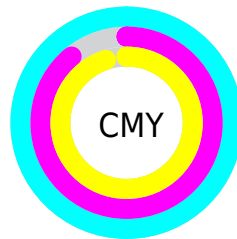

Details

The CIELab color **7.79, -13.31, 5.48** is a dark color, and the websafe version is hex **003333**. A complement of this color would be **2.52, 12.02, -1.96**, and the grayscale version is **5.49, 0.00, -0.00**.

A 20% lighter version of the original color is **27.80, -13.17, 5.39**, and **0.00, 0.00, 0.00** is the 20% darker color. If you saturate the color by 10%, you get **7.79, -13.32, 5.48**, and if you desaturate by 10%, it is **7.99, -12.33, 5.06**.

Distribution

- Red (0%)
- Green (11%)
- Blue (5%)

- Red (0%)
- Yellow (7%)
- Blue (11%)

- Cyan (100%)
- Magenta (0%)
- Yellow (50%)
- Black (89%)

- Cyan (100%)
- Magenta (89%)
- Yellow (95%)

Brightness & Saturation Gradients

These gradients show how the CIELab color 87.79, -13.31, 5.48 changes by changing the brightness by 10 percent. The first figure shows a shift by +10% for each color and the second figure -10%.

Similar to the brightness gradients but the following saturation gradients show a change of the CIELab color 87.79, -13.31, 5.48 by changing the saturation by 10% instead.