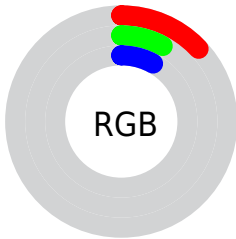

Distribution

Red (13%)

Green (8%)

Blue (8%)