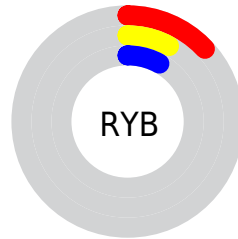

Details

The CIELab color **7.90, 6.69, 2.49** is a dark color, and the websafe version is hex **000000**. A complement of this color would be **11.60, -5.61, -1.82**, and the grayscale version is **8.20, 0.00, -0.00**.

A 20% lighter version of the original color is **27.88, 6.96, 2.63**, and **0.00, 0.00, 0.00** is the 20% darker color. If you saturate the color by 10%, you get **6.82, 8.29, 2.95**, and if you desaturate by 10%, it is **9.09, 4.88, 1.88**.

Distribution

Red (13%)

Green (8%)

Blue (8%)

Red (13%)

Yellow (8%)

Blue (8%)

Cyan (0%)