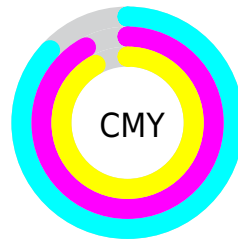

Details

The CIELab color **7.90, 6.69, 2.49** is a dark color, and the websafe version is hex **000000**. A complement of this color would be **11.60, -5.61, -1.82**, and the grayscale version is **8.20, 0.00, -0.00**.

A 20% lighter version of the original color is **27.88, 6.96, 2.63**, and **0.00, 0.00, 0.00** is the 20% darker color. If you saturate the color by 10%, you get **6.82, 8.29, 2.95**, and if you desaturate by 10%, it is **9.09, 4.88, 1.88**.

Distribution

Red (13%)

Green (8%)

Blue (8%)

Red (13%)

Yellow (8%)

Blue (8%)

Cyan (0%)

Magenta (39%)

Yellow (39%)

Black (87%)

Cyan (87%)

Magenta (92%)

Yellow (92%)

Brightness & Saturation Gradients

These gradients show how the CIE Lab color 87.90, 6.69, 2.49 changes by changing the brightness by 10 percent. The first figure shows a shift by +10% for each color and the second figure -10%.