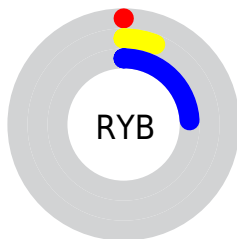

- Red (0%)
- Yellow (6%)
- Blue (24%)