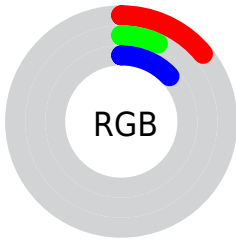

Distribution

- Red (14%)
- Green (7%)
- Blue (13%)