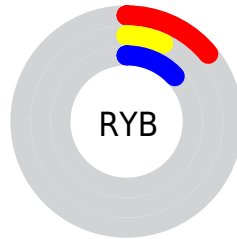

- Red (14%)
- Yellow (7%)
- Blue (13%)