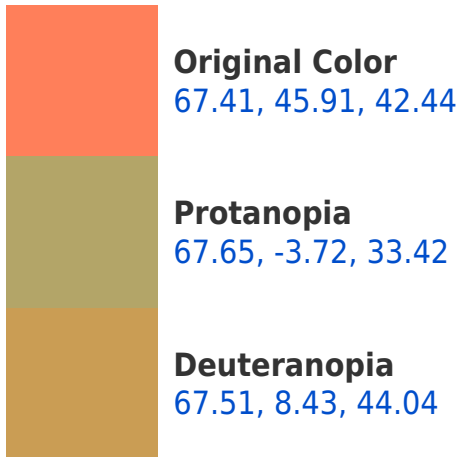

## Background

This preview shows how black text looks on a background with the CIELab color 147.41, 45.91, 42.44.

## Dichromacy

**Tritanopia**  
67.33, 50.87, 19.80

# Trichromacy

**Original Color**  
67.41, 45.91, 42.44

**Protanomaly**  
66.75, 15.03, 35.50

**Deuteranomaly**  
66.98, 22.50, 42.93

**Tritanomaly**  
67.23, 49.14, 28.07

# Monochromacy

**Original Color**  
67.41, 45.91, 42.44

**Achromatopsia**  
66.24, 0.00, -0.01

**Achromatomaly**  
65.63, 15.28, 14.07