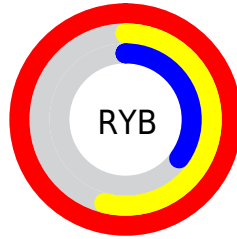

- Red (100%)
- Yellow (54%)
- Blue (35%)