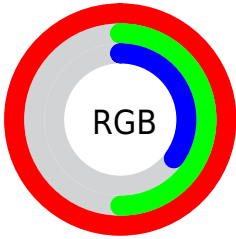

Distribution

- Red (100%)
- Green (50%)
- Blue (35%)