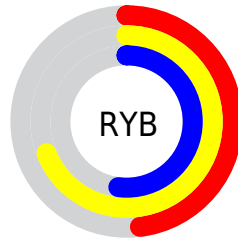

# Details

The CIELab color **69.96, -12.02, 26.16** is a light color, and the websafe version is hex **999966**. A complement of this color would be **54.24, 15.15, -26.84**, and the grayscale version is **68.67, 0.00, -0.01**.

A 20% lighter version of the original color is **90.11, -12.10, 26.30**, and **50.08, -12.35, 26.06** is the 20% darker color. If you saturate the color by 10%, you get **69.45, -15.46, 34.74**, and if you desaturate by 10%, it is **70.53, -8.29, 17.46**.

# Distribution

Red (65%)

Green (69%)

Blue (48%)

Red (48%)

Yellow (69%)

Blue (52%)

Cyan (5%)