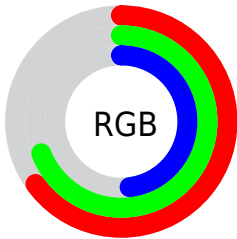

Distribution

Red (65%)

Green (69%)

Blue (48%)