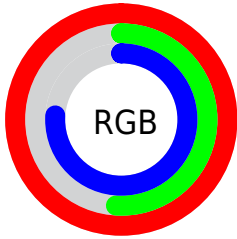

Distribution

Red (100%)

Green (51%)

Blue (76%)