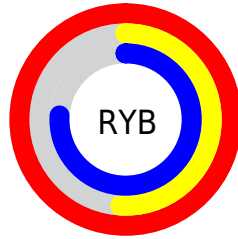

# Details

The CIELab color  $70.04, 54.96, -11.16$  is a light color, and the websafe version is hex  $\text{FF99CC}$ . A complement of this color would be  $91.66, -49.39, 19.97$ , and the grayscale version is  $71.03, 0.00, -0.01$ .

# Distribution

Red (100%)

Green (51%)

Blue (76%)

Red (100%)

Yellow (51%)

Blue (76%)

Cyan (0%)