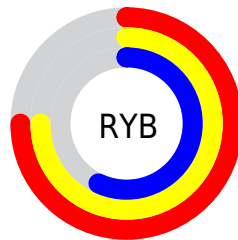

# Details

The CIELab color **70.26, 4.73, 14.95** is a light color, and the websafe version is hex **CC9999**. A complement of this color would be **67.86, -2.81, -14.43**, and the grayscale version is **70.49, 0.00, -0.01**.

A 20% lighter version of the original color is **90.25, 4.88, 14.89**, and **50.26, 4.84, 14.65** is the 20% darker color. If you saturate the color by 10%, you get **67.41, 7.32, 21.51**, and if you desaturate by 10%, it is **73.17, 2.52, 8.60**.

# Distribution

Red (75%)

Green (66%)

Blue (57%)

Red (75%)

Yellow (75%)

Blue (57%)

Cyan (0%)