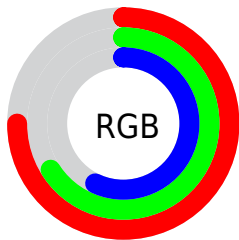

Distribution

Red (75%)

Green (66%)

Blue (57%)