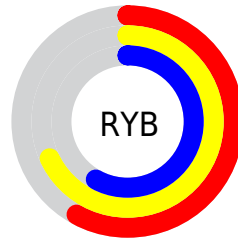

## Conversions Part 2

Format	Color
<a href="#">RYB</a>	<a href="#">147, 174, 148</a>
Decimal	<a href="#">11382419</a>
CIELab	<a href="#">70.36, -5.08, 13.76</a>
CIELCh	<a href="#">70, 14.668, 110.263</a>
Yxy	<a href="#">41.2633, 0.3346, 0.3668</a>
Android (android.graphics.Color)	<a href="#">4289572499 (0xFFADAE93)</a>
YUV	<a href="#">170.6230, -11.6461, 2.0846</a>
Hunter-Lab	<a href="#">64.2365, -7.8322, 13.9637</a>

# Details

The CIELab color  $70.36, -5.08, 13.76$  is a light color, and the websafe version is hex  $999966$ . A complement of this color would be  $61.85, 5.99, -13.96$ , and the grayscale version is  $69.88, 0.00, -0.01$ .

A 20% lighter version of the original color is  $90.28, -4.70, 13.67$ , and  $50.40, -5.52, 14.02$  is the 20% darker color. If you saturate the color by 10%, you get  $69.95, -7.97, 22.66$ , and if you desaturate by 10%, it is  $70.82, -1.88, 4.87$ .

# Distribution

Red (68%)

Green (68%)

Blue (58%)

Red (58%)

Yellow (68%)

Blue (58%)

Cyan (1%)