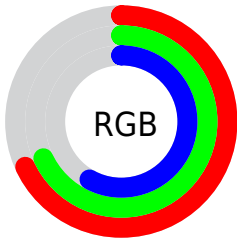

Distribution

Red (68%)

Green (68%)

Blue (58%)