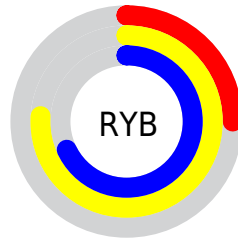

- Red (25%)
- Yellow (76%)
- Blue (68%)