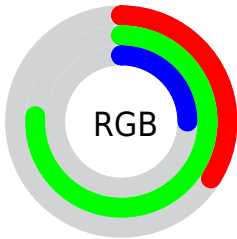

Distribution

- Red (34%)
- Green (76%)
- Blue (25%)