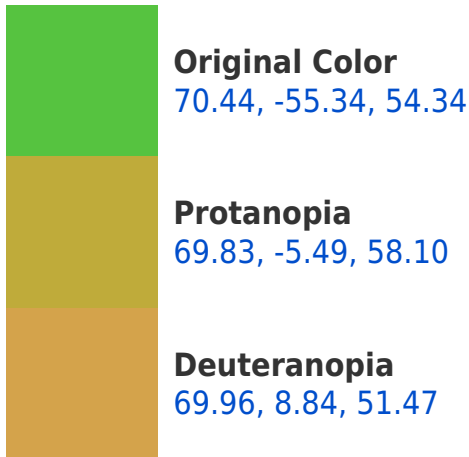

## Background

This preview shows how black text looks on a background with the CIELab color 150.44, -55.34, 54.34.

## Dichromacy

# Trichromacy

**Original Color**  
70.44, -55.34, 54.34

**Protanomaly**  
69.28, -26.14, 55.77

**Deuteranomaly**  
68.91, -17.46, 50.95

**Tritanomaly**  
69.89, -34.43, 11.41