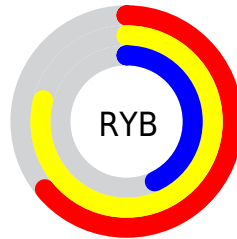

- Red (64%)
- Yellow (79%)
- Blue (43%)