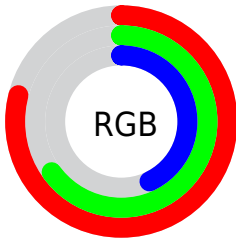

Distribution

- Red (79%)
- Green (65%)
- Blue (43%)