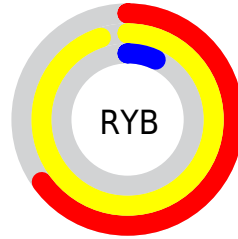

# Details

The CIELab color **70.67, 24.95, 72.78** is a dark color, and the websafe version is hex **FF9900**. The color can be described as middle washed orange. A complement of this color would be **48.60, 26.94, -73.64**, and the grayscale version is **67.73, 0.00, -0.01**.

A 20% lighter version of the original color is **85.26, 4.33, 65.65**, and **50.93, 25.67, 58.82** is the 20% darker color. If you saturate the color by 10%, you get **68.94, 28.73, 74.30**, and if you desaturate by 10%, it is **72.98, 20.36, 68.35**.

# Distribution

Red (95%)

Green (60%)

Blue (7%)

Red (65%)

Yellow (95%)

Blue (7%)

Cyan (0%)