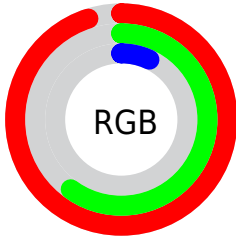

Distribution

Red (95%)

Green (60%)

Blue (7%)