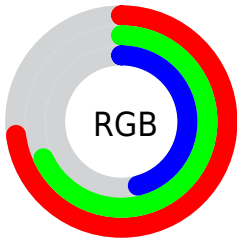

Distribution

Red (73%)

Green (68%)

Blue (46%)