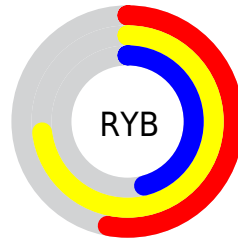

## Conversions Part 2

Format	Color
<a href="#">RYB</a>	<a href="#">135, 187, 117</a>
Decimal	<a href="#">12299637</a>
CIELab	<a href="#">70.69, -3.23, 30.61</a>
CIELCh	<a href="#">71, 30.780, 96.024</a>
Yxy	<a href="#">41.7381, 0.3744, 0.4043</a>
Android (android.graphics.Color)	<a href="#">4290489717</a> ( <a href="#">0xFFBBAD75</a> )
YUV	<a href="#">170.8020, -26.5244, 14.2056</a>
Hunter-Lab	<a href="#">64.6051, -6.2685, 24.2514</a>

# Details

The CIELab color **70.69, -3.23, 30.61** is a light color, and the websafe version is hex **999966**. A complement of this color would be **55.69, 8.87, -30.99**, and the grayscale version is **70.00, 0.00, -0.01**.

A 20% lighter version of the original color is **90.61, -3.07, 30.33**, and **50.78, -3.10, 30.59** is the 20% darker color. If you saturate the color by 10%, you get **69.42, -3.26, 38.76**, and if you desaturate by 10%, it is **72.01, -2.84, 22.37**.

# Distribution

Red (73%)

Green (68%)

Blue (46%)

Red (53%)

Yellow (73%)

Blue (46%)

Cyan (0%)