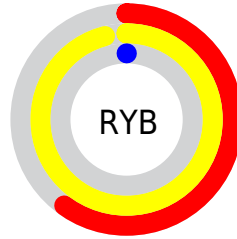

Details

The CIELab color **70.90, 26.97, 75.81** is a dark color, and the websafe version is hex **FF9900**. The color can be described as middle saturated orange. A complement of this color would be **45.16, 36.88, -81.49**, and the grayscale version is **67.17, 0.00, -0.01**.

A 20% lighter version of the original color is **84.97, 4.53, 67.79**, and **51.12, 27.51, 59.15** is the 20% darker color. If you saturate the color by 10%, you get **70.90, 26.97, 75.81**, and if you desaturate by 10%, it is **73.08, 22.30, 73.65**.

Distribution

Red (96%)

Green (60%)

Blue (0%)

Red (60%)

Yellow (96%)

Blue (0%)

Cyan (0%)