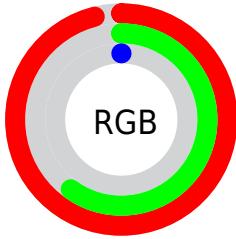

Distribution

Red (96%)

Green (60%)

Blue (0%)