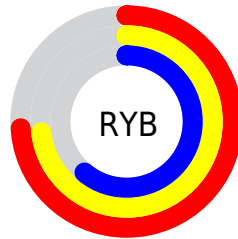

- Red (74%)
- Yellow (73%)
- Blue (61%)