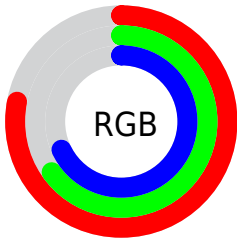

Distribution

- Red (78%)
- Green (65%)
- Blue (68%)