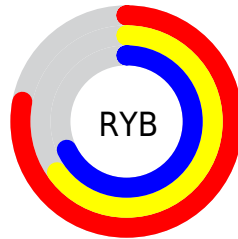

- Red (78%)
- Yellow (65%)
- Blue (68%)