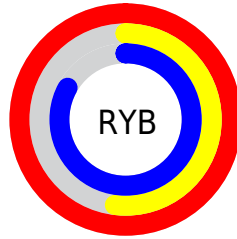

- Red (100%)
- Yellow (52%)
- Blue (83%)