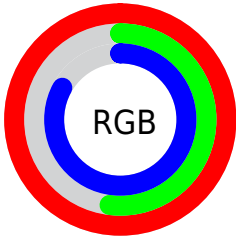

Distribution

- Red (100%)
- Green (52%)
- Blue (83%)