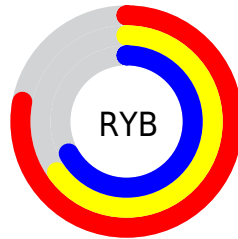

# Details

The CIELab color **71.27, 11.96, 2.15** is a light color, and the websafe version is hex **CC9999**. A complement of this color would be **77.58, -11.17, -1.48**, and the grayscale version is **72.11, 0.00, -0.01**.

A 20% lighter version of the original color is **91.23, 12.01, 2.24**, and **51.29, 12.03, 2.11** is the 20% darker color. If you saturate the color by 10%, you get **65.95, 20.10, 4.05**, and if you desaturate by 10%, it is **76.74, 4.20, 0.68**.

# Distribution

Red (78%)

Green (65%)

Blue (67%)

Red (78%)

Yellow (65%)

Blue (67%)

Cyan (0%)