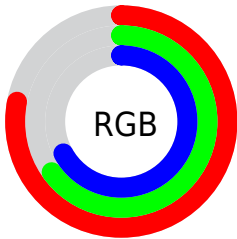

Distribution

Red (78%)

Green (65%)

Blue (67%)