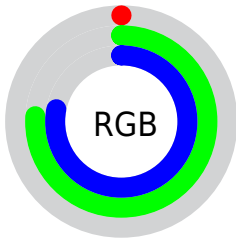

Distribution

Red (0%)

Green (76%)

Blue (78%)