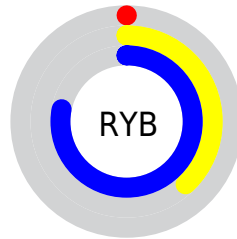

Red (0%)

Yellow (38%)

Blue (78%)