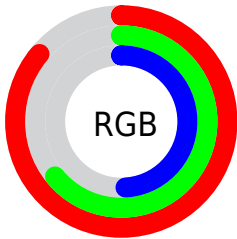

Distribution

Red (86%)

Green (64%)

Blue (49%)