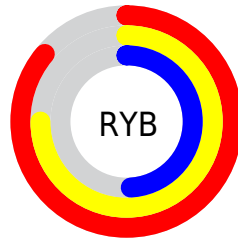

# Details

The CIELab color **71.36, 15.88, 28.33** is a light color, and the websafe version is hex **CC9966**. A complement of this color would be **70.90, -8.11, -25.35**, and the grayscale version is **71.66, 0.00, -0.01**.

A 20% lighter version of the original color is **89.19, 7.06, 24.96**, and **51.33, 16.08, 28.08** is the 20% darker color. If you saturate the color by 10%, you get **67.92, 20.73, 35.62**, and if you desaturate by 10%, it is **74.92, 11.48, 21.32**.

# Distribution

Red (86%)

Green (64%)

Blue (49%)

Red (86%)

Yellow (75%)

Blue (49%)

Cyan (0%)