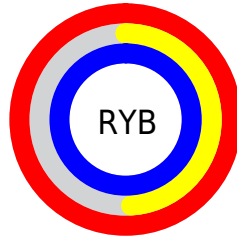

# Details

The CIELab color **71.35, 66.28, -41.74** is a light color, and the websafe version is hex **FF66FF**. A complement of this color would be **90.47, -61.04, 49.94**, and the grayscale version is **72.34, 0.00, -0.01**.

A 20% lighter version of the original color is **82.66, 38.44, -25.90**, and **51.49, 66.20, -41.57** is the 20% darker color. If you saturate the color by 10%, you get **67.34, 77.04, -47.72**, and if you desaturate by 10%, it is **76.05, 54.15, -34.74**.

# Distribution

Red (100%)

Green (49%)

Blue (99%)

Red (100%)

Yellow (49%)

Blue (99%)

Cyan (0%)