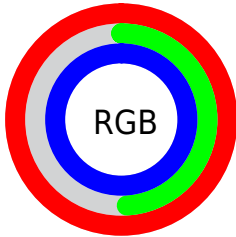

Distribution

Red (100%)

Green (49%)

Blue (99%)