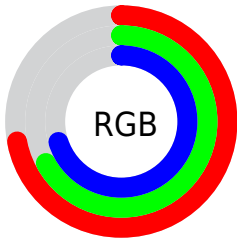

Distribution

- Red (72%)
- Green (67%)
- Blue (70%)