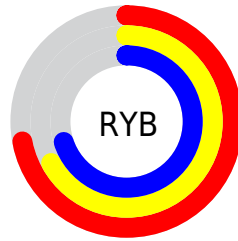

- Red (72%)
- Yellow (67%)
- Blue (70%)