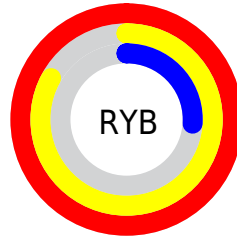

# Details

The CIELab color **71.44, 34.16, 58.65** is a light color, and the websafe version is hex **FF9933**. The color can be described as light washed orange. A complement of this color would be **68.21, -3.79, -49.30**, and the grayscale version is **70.01, 0.00, -0.01**.

A 20% lighter version of the original color is **84.63, 8.72, 48.99**, and **51.37, 34.02, 58.67** is the 20% darker color. If you saturate the color by 10%, you get **68.28, 40.63, 65.90**, and if you desaturate by 10%, it is **74.84, 28.00, 50.38**.

# Distribution

Red (100%)

Green (58%)

Blue (26%)

Red (100%)

Yellow (83%)

Blue (26%)

Cyan (0%)