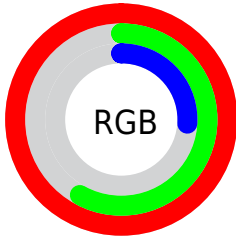

Distribution

Red (100%)

Green (58%)

Blue (26%)