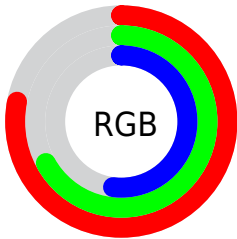

Distribution

- Red (78%)
- Green (67%)
- Blue (52%)