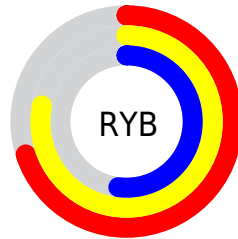

- Red (70%)
- Yellow (78%)
- Blue (52%)