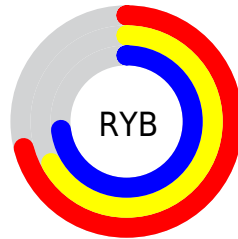

# Details

The CIELab color  $71.44, 5.64, -5.49$  is a light color, and the websafe version is hex  $999999$ . A complement of this color would be  $74.13, -5.55, 5.50$ , and the grayscale version is  $71.88, 0.00, -0.01$ .

A 20% lighter version of the original color is  $91.37, 5.87, -5.59$ , and  $51.48, 5.44, -5.44$  is the 20% darker color. If you saturate the color by 10%, you get  $66.21, 13.91, -13.33$ , and if you desaturate by 10%, it is  $76.72, -2.34, 2.30$ .

# Distribution

Red (71%)

Green (67%)

Blue (73%)

Red (71%)

Yellow (67%)

Blue (73%)

Cyan (2%)