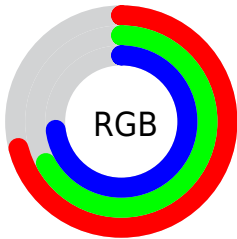

Distribution

Red (71%)

Green (67%)

Blue (73%)