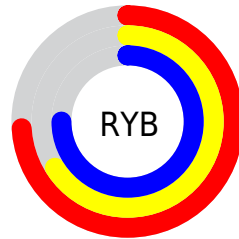

- Red (74%)
- Yellow (66%)
- Blue (75%)