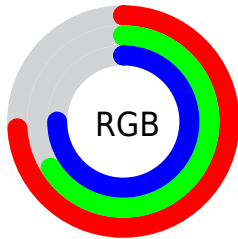

Distribution

- Red (74%)
- Green (66%)
- Blue (75%)