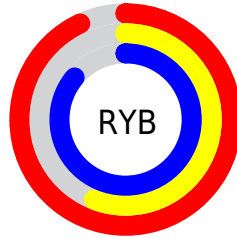

- Red (93%)
- Yellow (56%)
- Blue (86%)