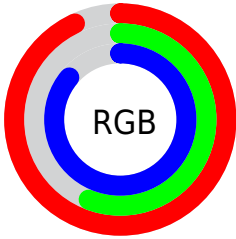

Distribution

- Red (93%)
- Green (56%)
- Blue (86%)